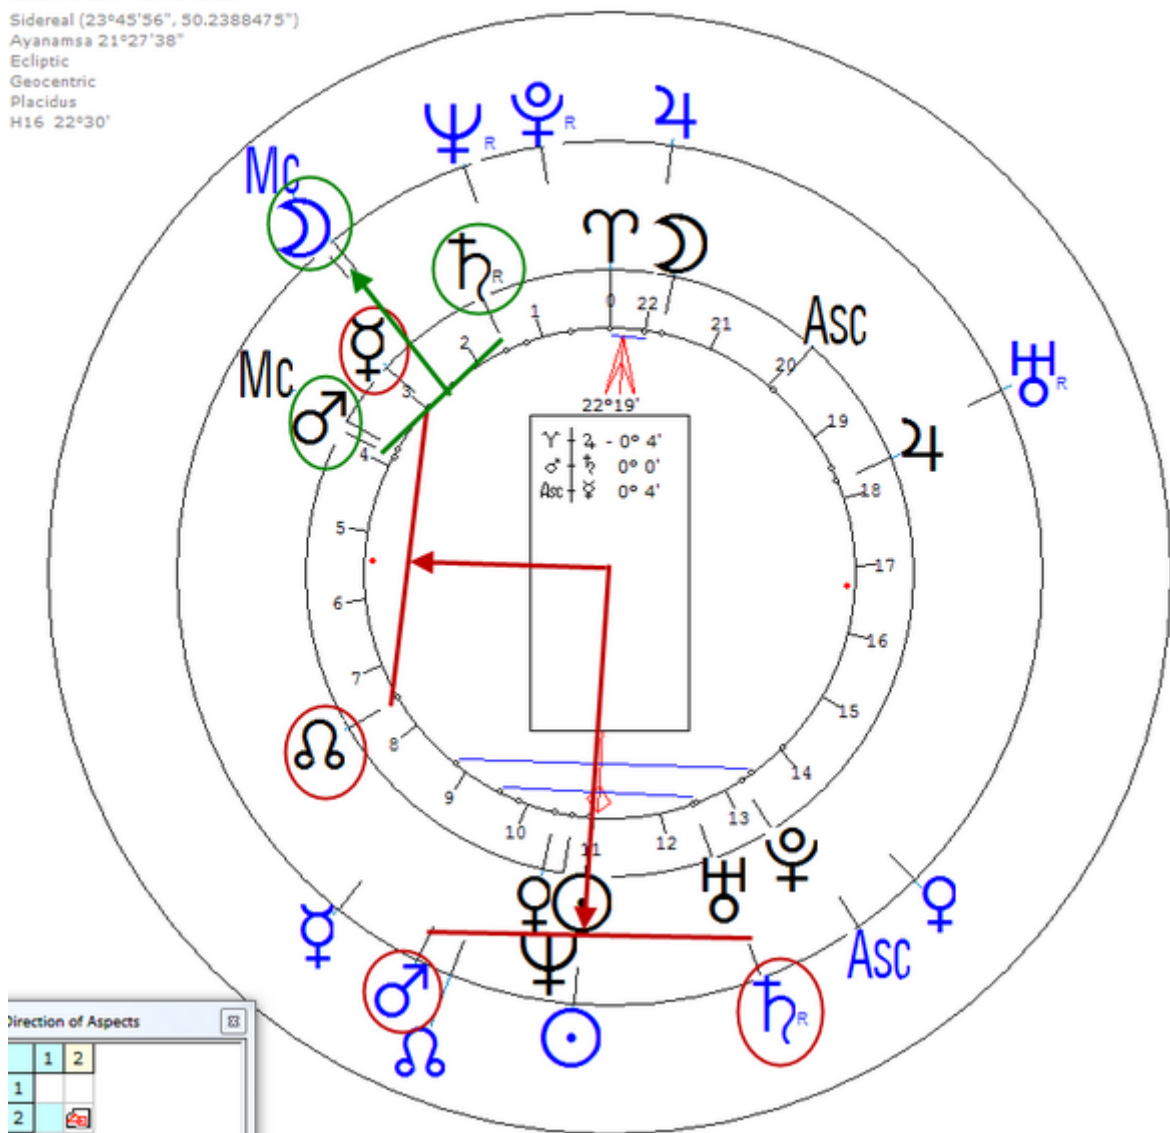

Paaltjens, Piet

14 February 1835 at 07:00 (= 07:00 AM)Leeuwarden, Netherlands,
53n12, 5e48

Dutch satirical romantic poet and minister.

<https://www.astro.com/astro-databank/Paaltjens,_Piet>

Death by Suicide 19 January 1894 in Schiedam

Solar Return (Harmonic 16)

Solar $\sigma/\hbar = \text{♀}_n/\delta_n = \sigma_n/\text{♃}_n$ (Gunshot ?)

Solar $\text{♃} = \sigma_n/\hbar_n$

Paaltjens, Piet
14 February 1835 Sat 7:00 (GMT+0:23:04) 53n12 5e46
Leeuwarden, Netherlands
Sidereal (23°45'56", 50.2388475")
Ayanamsa 21°27'38"
Ecliptic
Geocentric
Placidus
H16 22°30'